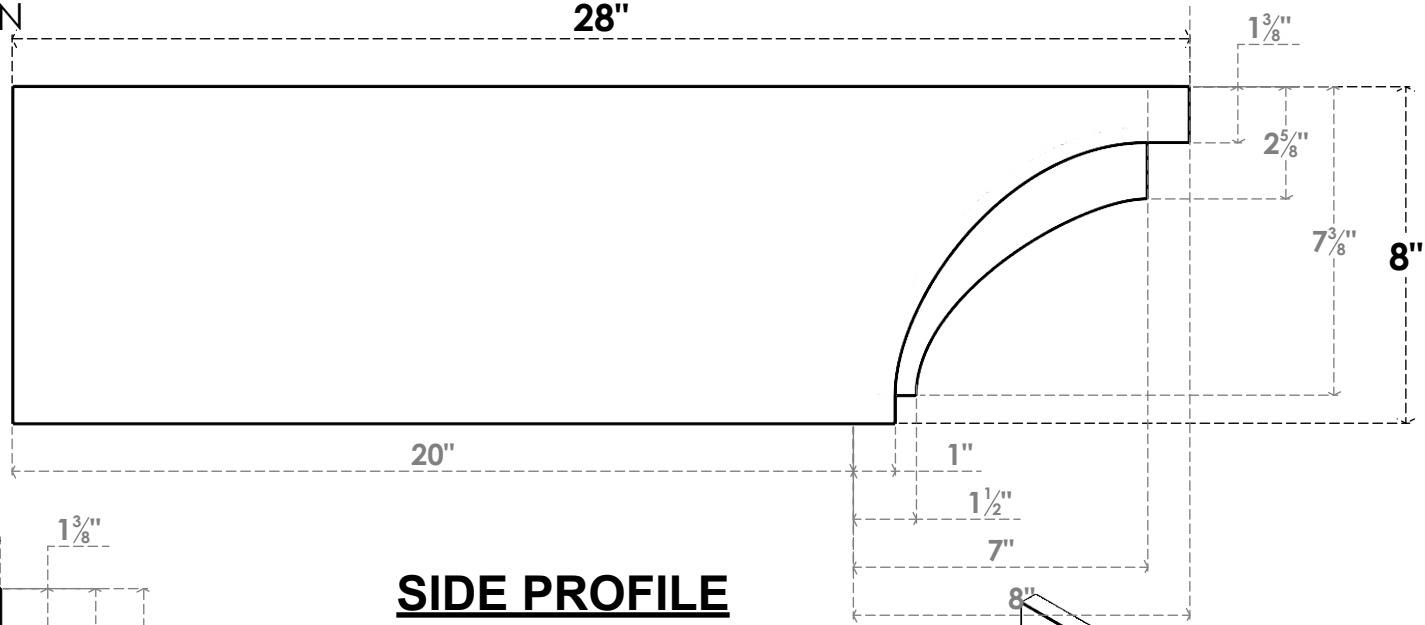

ITEM NUMBER: RFTURO060X08000X28000X008RIV00RCPR

6"W X 8"H X 28"L TIMBERTHANE ROUGH CEDAR RIVERA FAUX WOOD OPEN RAFTER TAIL, 8"L END, PRIMED TAN

GENERATED DATE : 03/02/2023

EKENA MILLWORK
 2300 WEST MAIN ST.
 CLARKSVILLE, TX 75426
 TOLL FREE: 866-607-0453
 WWW.EKENAMILLWORK.COM

NOTES

1. INSTALLATION TO BE COMPLETED IN ACCORDANCE WITH MANUFACTURER'S SPECIFICATIONS.
2. DRAWING MAY NOT BE TO SCALE
3. THIS DRAWING IS INTENDED FOR DESIGN AND PLANNING PURPOSES ONLY.
4. ALL INFORMATION CONTAINED HEREIN WAS CURRENT AT THE TIME OF DEVELOPMENT BUT MUST BE REVIEWED AND APPROVED BY THE PRODUCT MANUFACTURER TO BE CONSIDERED ACCURATE.
5. TIMBERTHANE ARCHITECTURAL PRODUCTS ARE MADE FROM HIGH DENSITY URETHANE AND COME FACTORY PRIMED