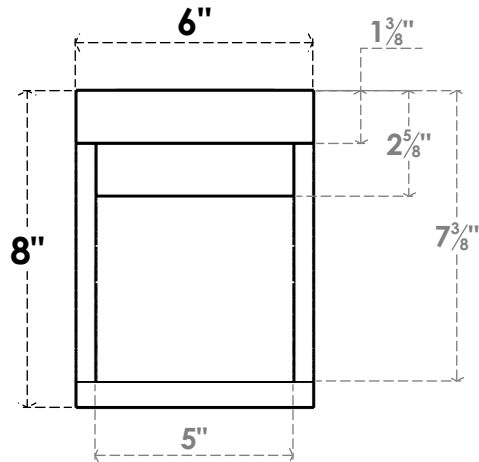

ITEM NUMBER: RFTURO060X08000X28000X008RIV00RCPR

6"W X 8"H X 28"L TIMBERTHANE ROUGH CEDAR RIVERA FAUX WOOD OPEN RAFTER TAIL, 8"L END, PRIMED TAN

GENERATED DATE : 03/02/2023

EKENA MILLWORK
 2300 WEST MAIN ST.
 CLARKSVILLE, TX 75426
 TOLL FREE: 866-607-0453
 WWW.EKENAMILLWORK.COM

NOTES

1. INSTALLATION TO BE COMPLETED IN ACCORDANCE WITH MANUFACTURER'S SPECIFICATIONS.
2. DRAWING MAY NOT BE TO SCALE
3. THIS DRAWING IS INTENDED FOR DESIGN AND PLANNING PURPOSES ONLY.
4. ALL INFORMATION CONTAINED HEREIN WAS CURRENT AT THE TIME OF DEVELOPMENT BUT MUST BE REVIEWED AND APPROVED BY THE PRODUCT MANUFACTURER TO BE CONSIDERED ACCURATE.
5. TIMBERTHANE ARCHITECTURAL PRODUCTS ARE MADE FROM HIGH DENSITY URETHANE AND COME FACTORY PRIMED