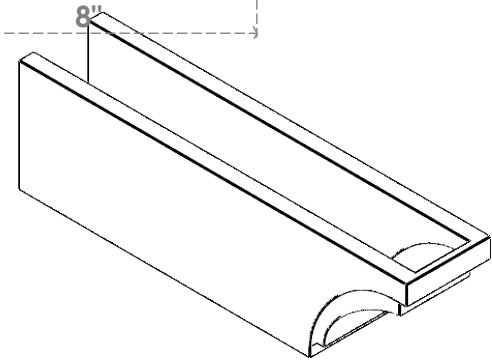

ITEM NUMBER: RFTURO060X08000X28000X008RIV00RCPR

6"W X 8"H X 28"L TIMBERTHANE ROUGH CEDAR RIVERA FAUX WOOD OPEN RAFTER TAIL, 8"L END, PRIMED TAN

GENERATED DATE : 03/02/2023

EKENA MILLWORK
 2300 WEST MAIN ST.
 CLARKSVILLE, TX 75426
 TOLL FREE: 866-607-0453
 WWW.EKENAMILLWORK.COM

NOTES

1. INSTALLATION TO BE COMPLETED IN ACCORDANCE WITH MANUFACTURER'S SPECIFICATIONS.
2. DRAWING MAY NOT BE TO SCALE
3. THIS DRAWING IS INTENDED FOR DESIGN AND PLANNING PURPOSES ONLY.
4. ALL INFORMATION CONTAINED HEREIN WAS CURRENT AT THE TIME OF DEVELOPMENT BUT MUST BE REVIEWED AND APPROVED BY THE PRODUCT MANUFACTURER TO BE CONSIDERED ACCURATE.
5. TIMBERTHANE ARCHITECTURAL PRODUCTS ARE MADE FROM HIGH DENSITY URETHANE AND COME FACTORY PRIMED